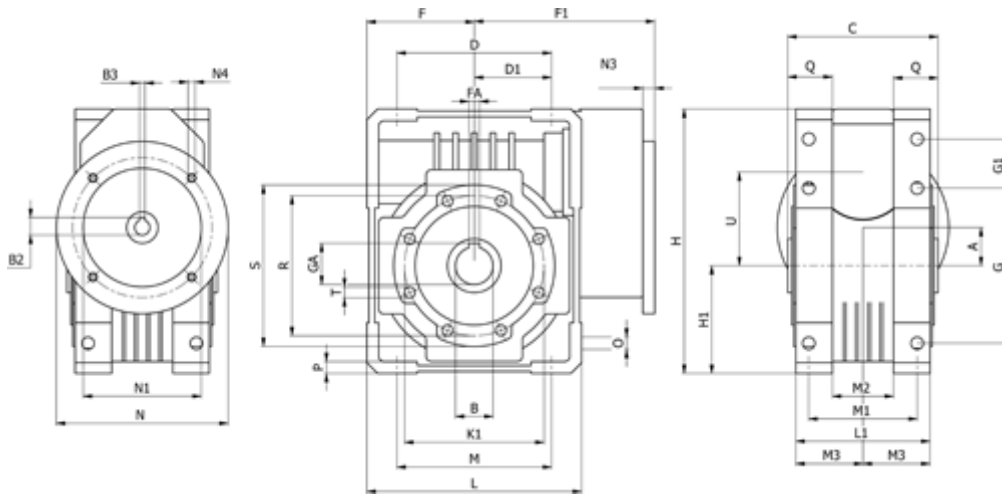

# Data Sheet

Article number: 3921086069720  
 Description: Worm gear  
 WR 86-U-69-63B5, without lubrication

## Measures

A = 86.90	F = 100	L = 200	N2 = 95	T = M10x18
B = 35	F1 = 168	L1 = 125	N3 = 10.0	U = 110
B1 E7 = 14	FA = 10	M = 144	N4 = M8x10	
B2 = 16.3	G = 144	M1 = 101	O = 11.5	
B3 H9 = 5	G1 = 45.5	M2 = 57	P = 11	
C = 140	GA = 38.3	M3 = 64.5	Q = 45	
D = 144.0	H = 245.5	N = 140	R = 130	
D1 = 72.0	H1 = 100.0	N1 = 115	S = 150	